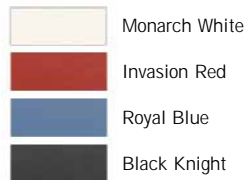

-  Monarch White
-  Invasion Red
-  Royal Blue
-  Black Knight

The William & Mary Collection

# LONG TABLE

L 40" W 20" H 16½"

**Materials:**

Anodized aluminum legs with 3/4" laminated, multi-ply top in assorted colors.

**Sizes:**

Available in 12½" height

**Color selections:**

Custom colors also available, please inquire.