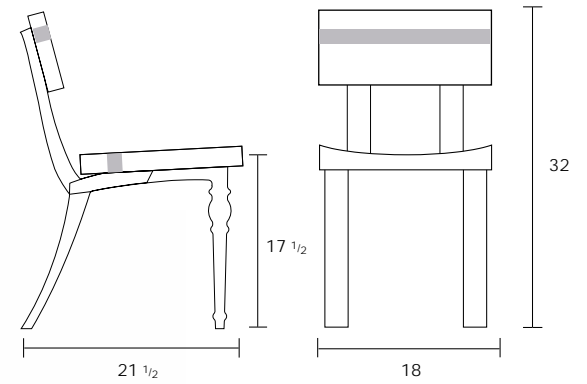

# METRO CHAIR

L 21 1/2" W 18" H 32"

**Materials:**

Layered birch plywood, hardwood accents and veneer on outside profiles.

**Hardwood selections:**

Walnut (shown) or Maple, additional species also available, please inquire.