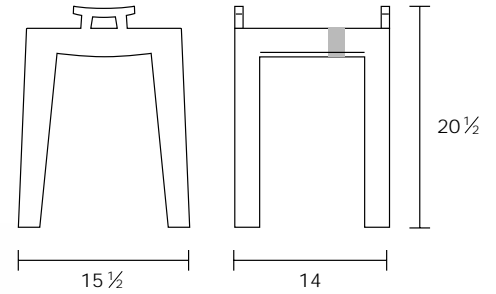

# TRAY TABLE

L 15½" W 14" H 20½"

**Materials:**

Layered birch plywood with hardwood accents.

**Hardwood selections:**

Walnut, Maple or Mahogany (shown). Additional species also available, please inquire.

The Narrative Collection