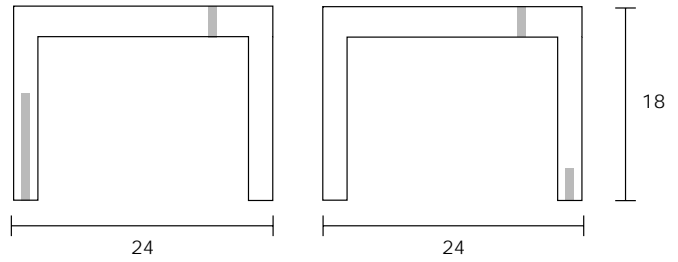

# SIDE TABLE

L 24" W 24" H 18"

**Materials:**

Layered birch plywood with hardwood accents.

**Hardwood selections:**

Walnut (shown), Maple or Mahogany. Additional species also available, please inquire.

Narrative Structures  
**DESK**