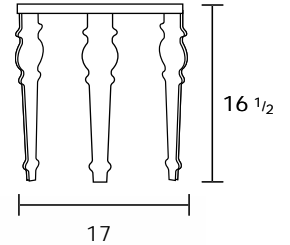

The William & Mary Collection

ROUND TABLE I

L 17" W 17" H 16½"

Materials:

Anodized aluminum legs with 3/4" laminated, multi-ply top in assorted colors.

Sizes:

Available in 12½" height

Color selections:

Custom colors also available, please inquire.

- Monarch White
- Invasion Red
- Royal Blue
- Black Knight