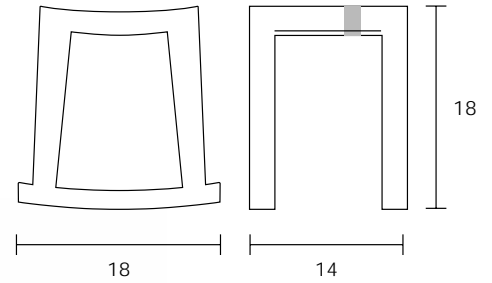

# ROCKER STOOL

L 18" W 14" H 18"

**Materials:**

Layered birch plywood with hardwood accents.

**Hardwood selections:**

Walnut, Maple (shown) or Mahogany. Additional species also available, please inquire.

The Narrative Collection