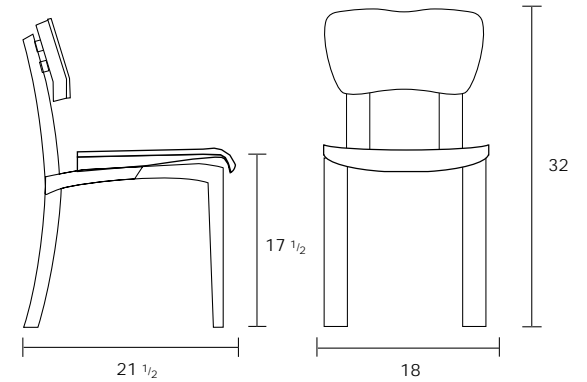

# BOHEME CHAIR

L 21 1/2" W 18" H 32"

**Materials:**

Layered birch plywood, molded plywood seat and back, hardwood veneer on seat and back.

**Hardwood selections:**

Maple (shown) or Walnut, additional species also available, please inquire.