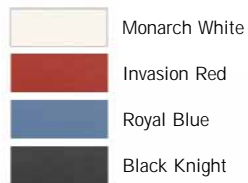

The William & Mary Collection

ROUND TABLE II

L 29" W 29" H 12 1/2"

Materials:

Anodized aluminum legs with 3/4" laminated, multi-ply top in assorted colors.

Sizes:

Available in 16 1/2" height

Color selections:

Custom colors also available, please inquire.