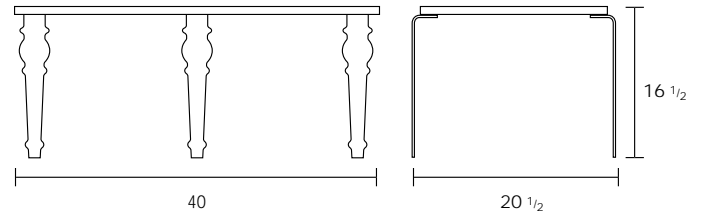

# LONG TABLE

L 40" W 20" H 16½"

**Materials:**

Anodized aluminum legs with 3/4" laminated, multi-ply top in assorted colors.

**Sizes:**

Available in 12½" height

**Color selections:**

Custom colors also available, please inquire.