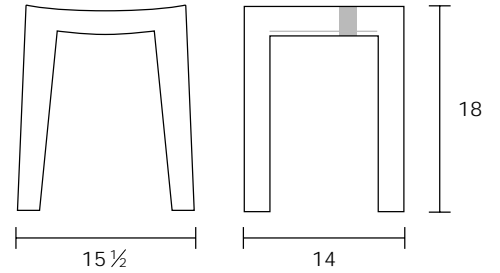

# LOW STOOL

L 15½" W 14" H 18"

**Materials:**

Layered birch plywood with hardwood accents.

**Hardwood selections:**

Walnut (shown), Maple or Mahogany. Additional species also available, please inquire.

The Narrative Collection