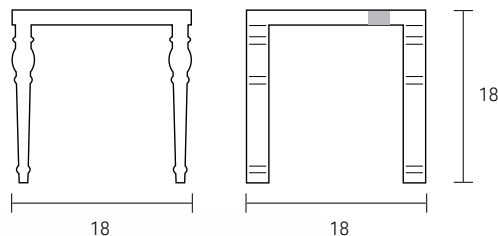

# END TABLE

L 18" W 18" H 18"

**Materials:**

Layered birch plywood, hardwood accents and veneer on outside profiles.

**Hardwood selections:**

Walnut (shown) or Maple, additional species also available, please inquire.