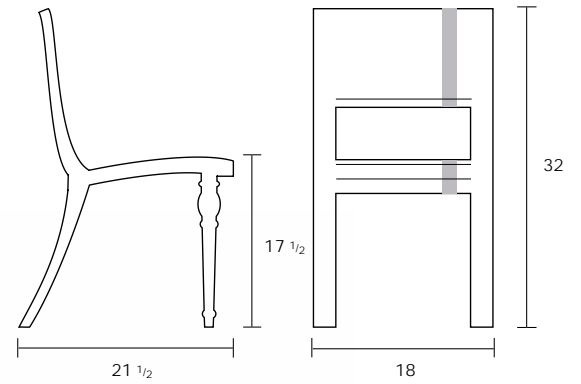

# SIDE CHAIR

L 21 1/2" W 18" H 32"

**Materials:**

Layered birch plywood, hardwood accents and veneer on outside profiles.

**Hardwood selections:**

Walnut (shown) or Maple, additional species also available, please inquire.