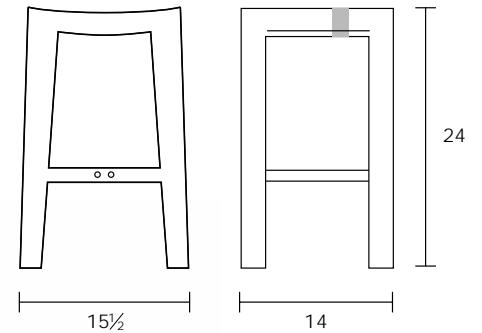

# UP STOOL

L 15½" W 14" H 24"

**Materials:**

Layered birch plywood with hardwood accents. Nickel-finished hardware secures the interior cross brace.

**Hardwood selections:**

Walnut (shown), Maple or Mahogany. Additional species also available, please inquire.