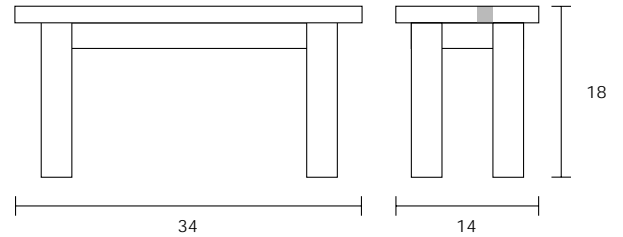

# BENCH

L 34" W 14" H 18"

**Materials:**

Layered birch plywood with hardwood accents.

**Sizes:**

Surface dimensions and leg heights may be specified.

**Hardwood selections:**

Walnut, Maple or Mahogany (shown). Additional species also available, please inquire.