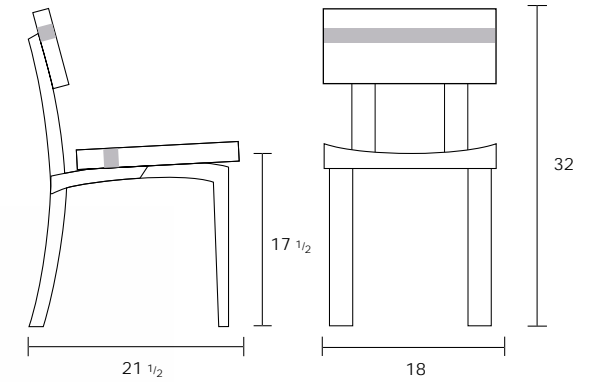

# SIDE CHAIR

L 20" W 18" H 33½"

**Materials:**

Layered birch plywood with hardwood accents.

**Hardwood selections:**

Walnut (shown), Maple or Mahogany. Additional species also available, please inquire.

Narrative Café Series

# METRO CHAIR

L 21 1/2" W 18" H 32"

**Materials:**

Layered birch plywood, hardwood accents

**Hardwood selections:**

Maple (shown) or Walnut, additional species also available, please inquire.

Narrative Café Series

# HARBOR CHAIR

L 21 1/2" W 18" H 32"

**Materials:**

Layered birch plywood, molded plywood seat, hardwood accents and veneer on seat.

**Hardwood selections:**

Maple (shown) or Walnut, additional species also available, please inquire.