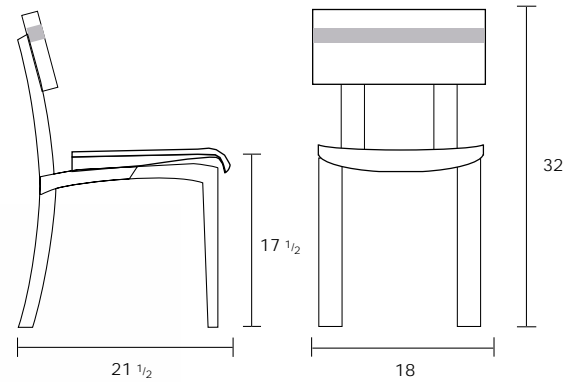

# HARBOR CHAIR

L 21 1/2" W 18" H 32"

**Materials:**

Layered birch plywood, molded plywood seat, hardwood accents and veneer on seat.

**Hardwood selections:**

Maple (shown) or Walnut, additional species also available, please inquire.