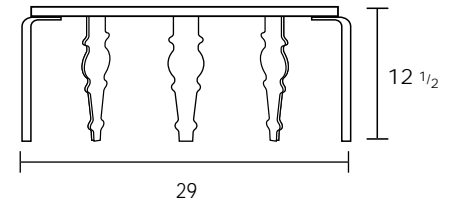

# ROUND TABLE II

L 29" W 29" H 12 1/2"

**Materials:**

Anodized aluminum legs with 3/4" laminated, multi-ply top in assorted colors.

**Sizes:**

Available in 16 1/2" height

**Color selections:**

Custom colors also available, please inquire.