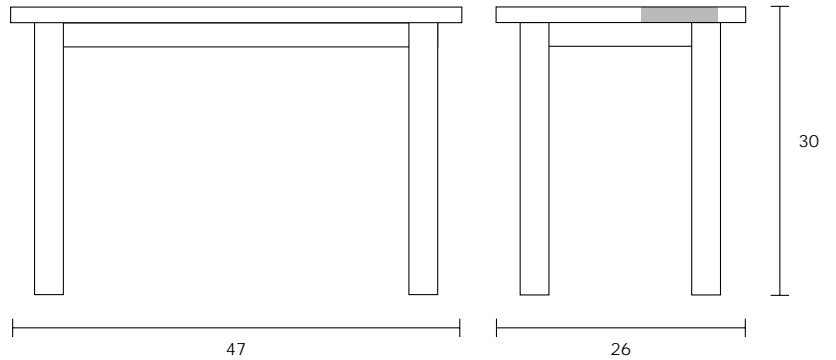

L 47" W 26" H 30"

**Materials:**

Layered birch plywood with hardwood accents.

**Sizes:**

Surface dimensions and leg heights may be specified.

**Hardwood selections:**

Walnut (shown), Maple or Mahogany. Additional species also available, please inquire.