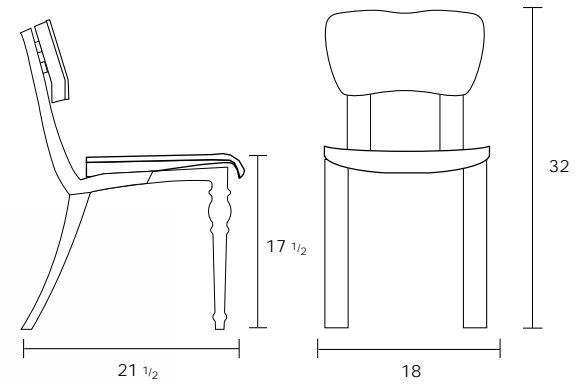

# BOHEME CHAIR

L 21 1/2" W 18" H 32"

**Materials:**

Layered birch plywood, molded plywood seat and back, hardwood accents and veneer on outside profiles, seat and back.

**Hardwood selections:**

Walnut (shown) or Maple, additional species also available, please inquire.