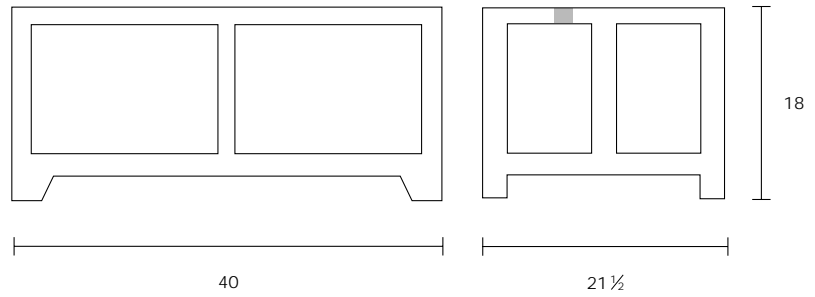

# CORE II TABLE

L 40" W 21½" H 18"

**Materials:**

Layered birch plywood with hardwood accents.

**Hardwood selections:**

Walnut (shown), Maple or Mahogany.  
Additional species also available,  
please inquire.