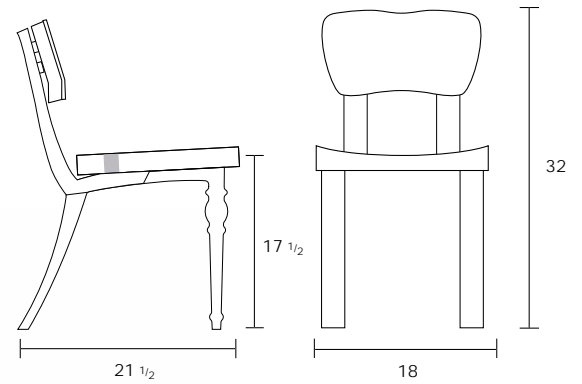

# HARBOR CHAIR

L 21 1/2" W 18" H 32"

**Materials:**

Layered birch plywood, molded plywood seat, hardwood accents and veneer on outside profiles and seat.

**Hardwood selections:**

Walnut (shown) or Maple, additional species also available, please inquire.

# MARKET CHAIR

L 21 1/2" W 18" H 32"

**Materials:**

Layered birch plywood, molded plywood back, hardwood accents and veneer on outside profiles and back.

**Hardwood selections:**

Walnut (shown) or Maple, additional species also available, please inquire.