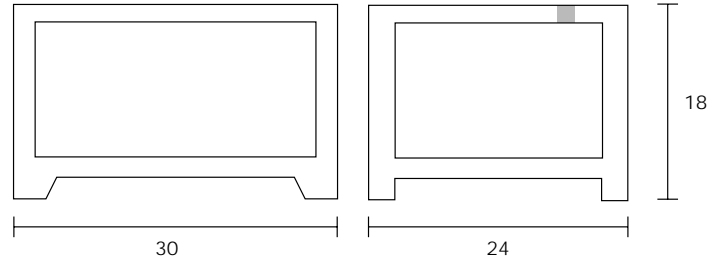

# CORE I TABLE

L 30" W 24" H 18"

**Materials:**

Layered birch plywood with hardwood accents.

**Hardwood selections:**

Walnut (shown), Maple or Mahogany. Additional species also available, please inquire.

The Narrative Collection