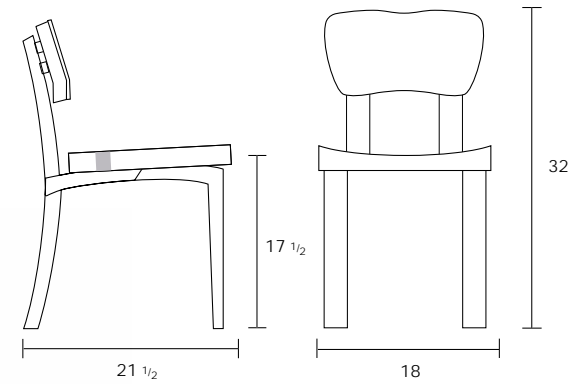

# MARKET CHAIR

L 21 1/2" W 18" H 32"

**Materials:**

Layered birch plywood, molded plywood back, hardwood accents and veneer on back.

**Hardwood selections:**

Maple (shown) or Walnut or, additional species also available, please inquire.