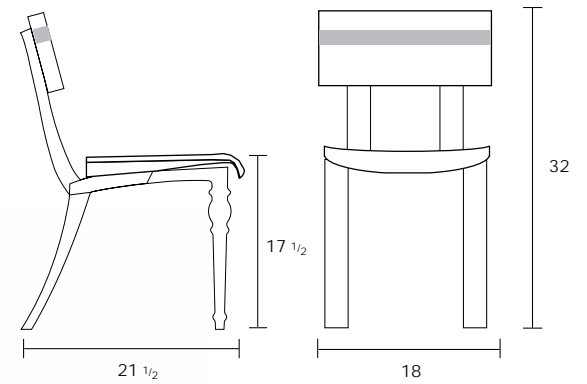

# HARBOR CHAIR

L 21 1/2" W 18" H 32"

**Materials:**

Layered birch plywood, molded plywood seat, hardwood accents and veneer on outside profiles and seat.

**Hardwood selections:**

Walnut (shown) or Maple, additional species also available, please inquire.