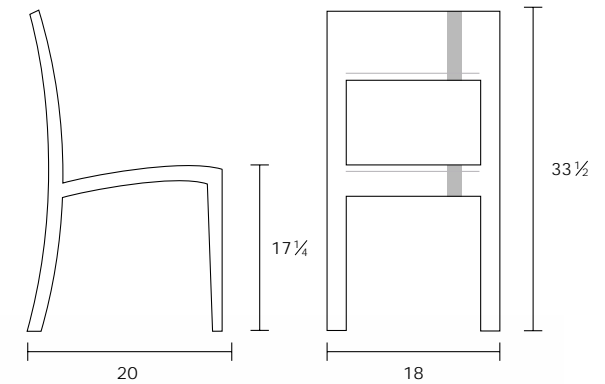

# SIDE CHAIR

L 20" W 18" H 33½"

**Materials:**

Layered birch plywood with hardwood accents.

**Hardwood selections:**

Walnut (shown), Maple or Mahogany. Additional species also available, please inquire.

Narrative Café Series