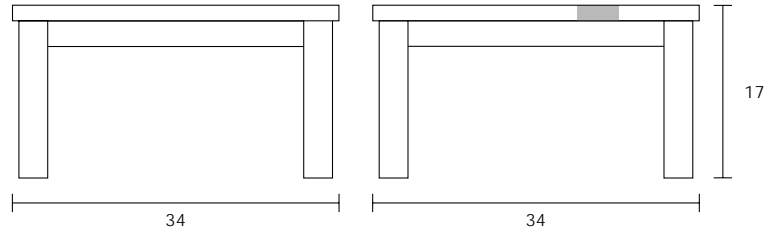

Narrative Structures  
**TABLE**

L 34" W 34" H 17"

**Materials:**

Layered birch plywood with hardwood accents.

**Sizes:**

Surface dimensions and leg heights may be specified.

**Hardwood selections:**

Walnut, Maple (shown) or Mahogany. Additional species also available, please inquire.